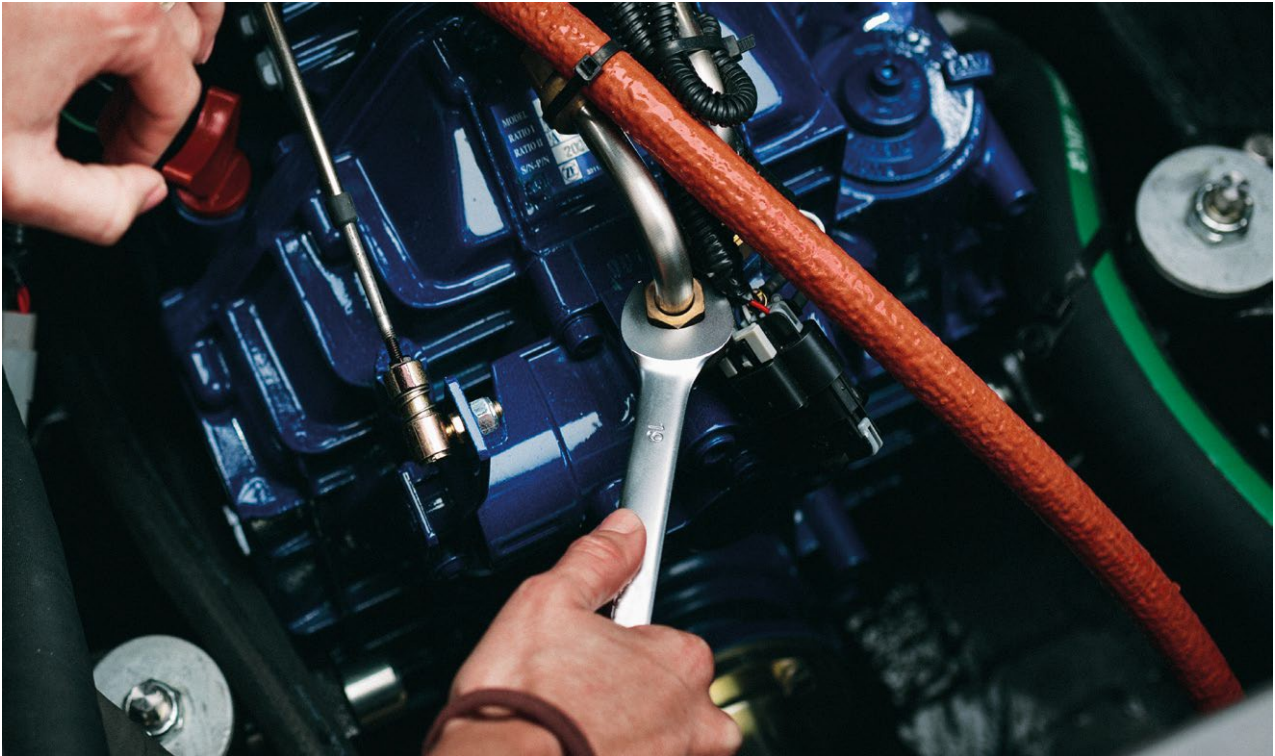

Best friend for bolting:  
**The 5-piece double-ended ratchet spanner set by GEDORE red**

From maintenance tasks in machine construction to engine repairs in a workshop to bolting tasks in hard-to-access areas in DIY: Many tasks call for tools that can also be used to tighten and loosen connections under limited spatial conditions. The **5-piece Double-ended ratchet spanner set (R07205005, RRVP € 57.88 including VAT)** by **GEDORE red** is ideal for these types of use. The set combines spanners in five different sizes on the one hand, and ring spanners with a ratchet mechanism on the other. Which means it contains the right tool for the most diverse uses.

The side of the ring ratchet spanner is angled by 15°. The fine-toothed mechanism with 72 teeth grips the screw piece precisely and performs the task effortlessly, since the return angle is reduced to a mere 5°. These properties ensure a permanently gentle power transfer even in hard-to-access areas. There is a lever to switch the ratchet from clockwise to anti-clockwise operation.

Even if the workpiece cannot be accessed from above, ruling out the possibility of using a ratchet spanner, there is no need to change tools. In these cases, the spanner can be used for loosening and tightening, because the opening on the tool can also be placed laterally on the screw. The jaw of the socket in the set is set at 15°, which encourages particularly favourable working and makes it easier to position the spanner when space is at a premium.

The GEDORE red set includes metric tools in spanner openings 8, 10, 13, 17 and 19 mm, which covers all the most usual sizes of nut and bolt. The spanners are all made of matt-frosted chrome-vanadium steel, which means they are especially robust and reliable. The set comes in a practical holder, so every single spanner can be stored and transported safely with no long searching for the one that is wanted.